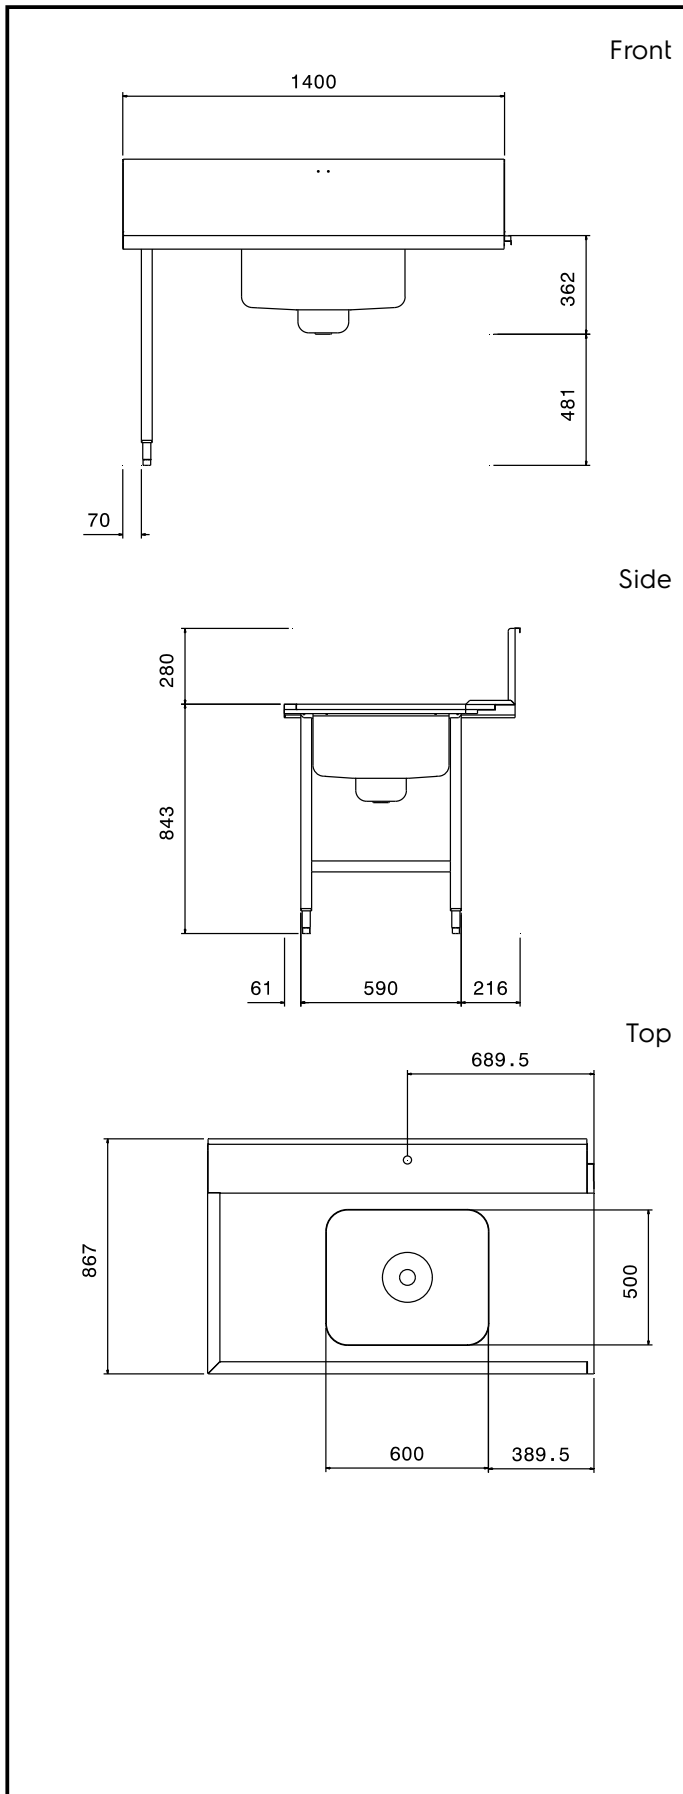

Short Form Specification

Item No. _____

For potwasher. Table top in polished AISI 304 stainless steel, with anti-drip edge and backsplash mm300h. N. 2 square 40x40mm tubular legs on height-adjustable feet. Bowl size mm700x500x250h box strainer with bucket for shut-off valve (non included). Deep basin on left side.

Construction

- 304 AISI stainless steel construction throughout.
- To be secured to the dishwasher and fitted with one pair of legs at the other end.
- All surfaces smooth with polished finish.
- Stainless steel square 40x40mm tubular legs.
- Deep anti-drip profiles completely folded with lower edge for safe and easy cleaning.

Optional Accessories

- Grid undershelf for Pot and Pan Washer table, 900 mm PNC 865366
- Floor fastening kit for 2 square legs PNC 865386
- Undershelf for Pot and Pan Washer table, 1400 mm PNC 865388
- Single plastic drain syphon 2 " for Sinks PNC 895313

APPROVAL: _____

Experience the Excellence
www.electroluxprofessional.com

Key Information:

| | |
|------------------------------|--------------------|
| External dimensions, Width: | 1400 mm |
| 865362 (BHPPTB14L) | |
| External dimensions, Depth: | 867 mm |
| External dimensions, Height: | 1123 mm |
| Net weight: | 10 kg |
| Feeding direction: | from Left to Right |